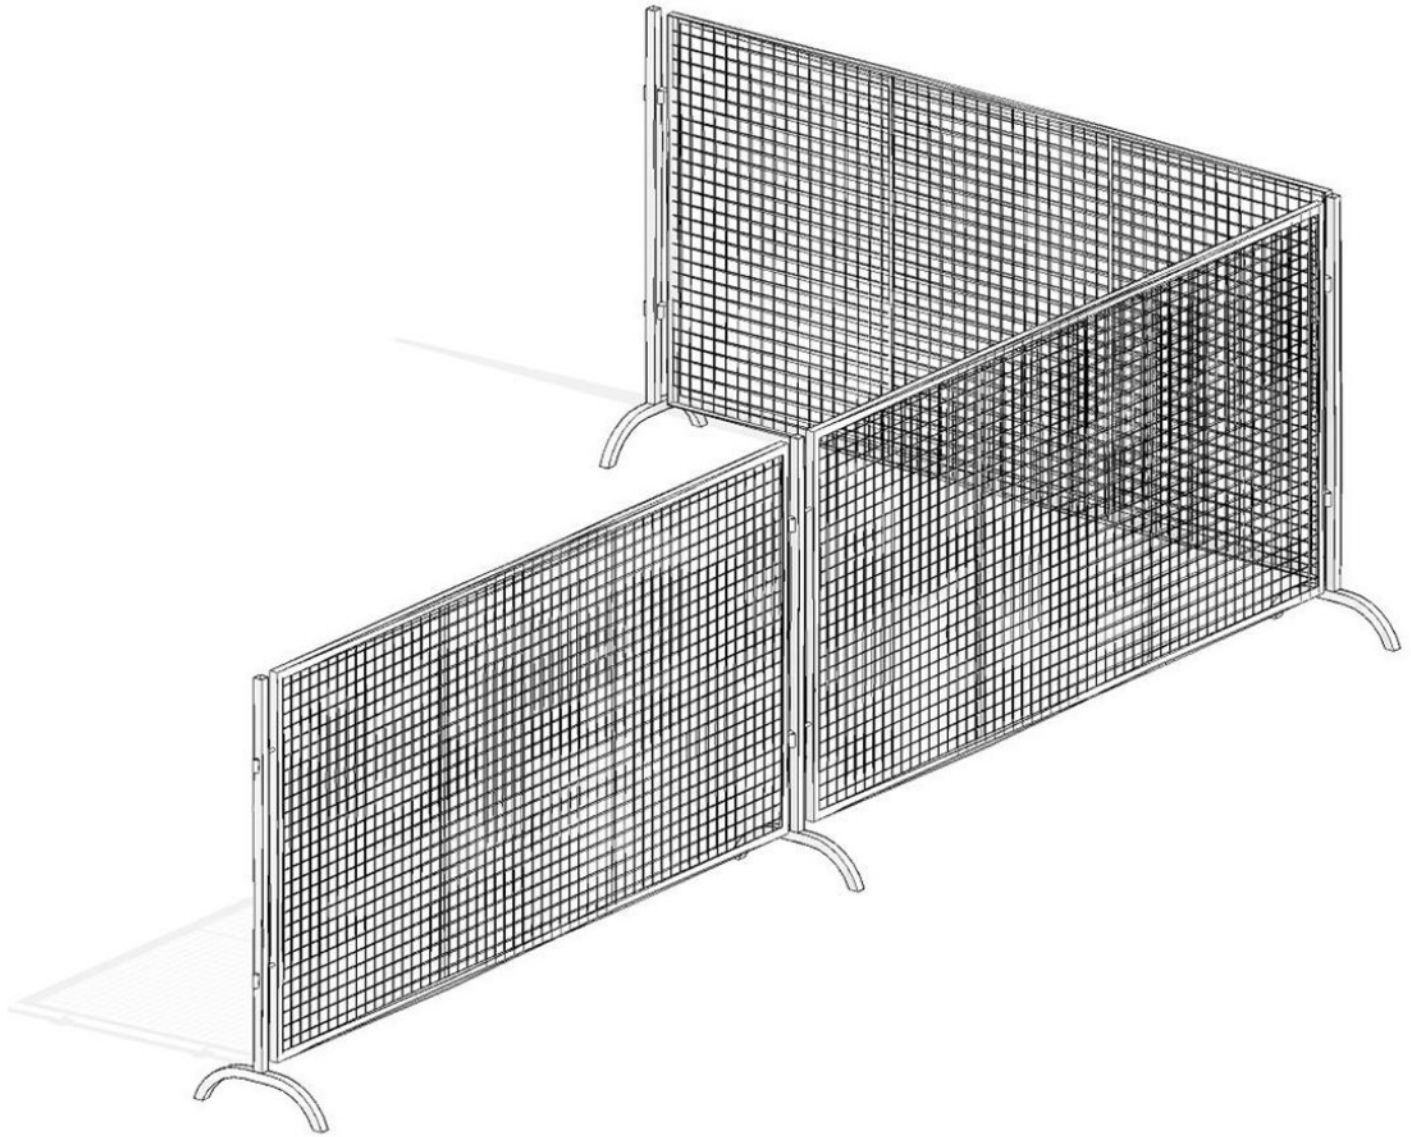

INSTALLATION MANUAL

For the most current release of this manual,
please visit our website at cogan.com

V.2021.1

Available Height: 54", 66" each with 7" sweep.

Available panel sizes: 47" x 94", 59" x 94"
47" x 118", 59" x 118"

A Tradition of Quality Since 1901

cogan.com