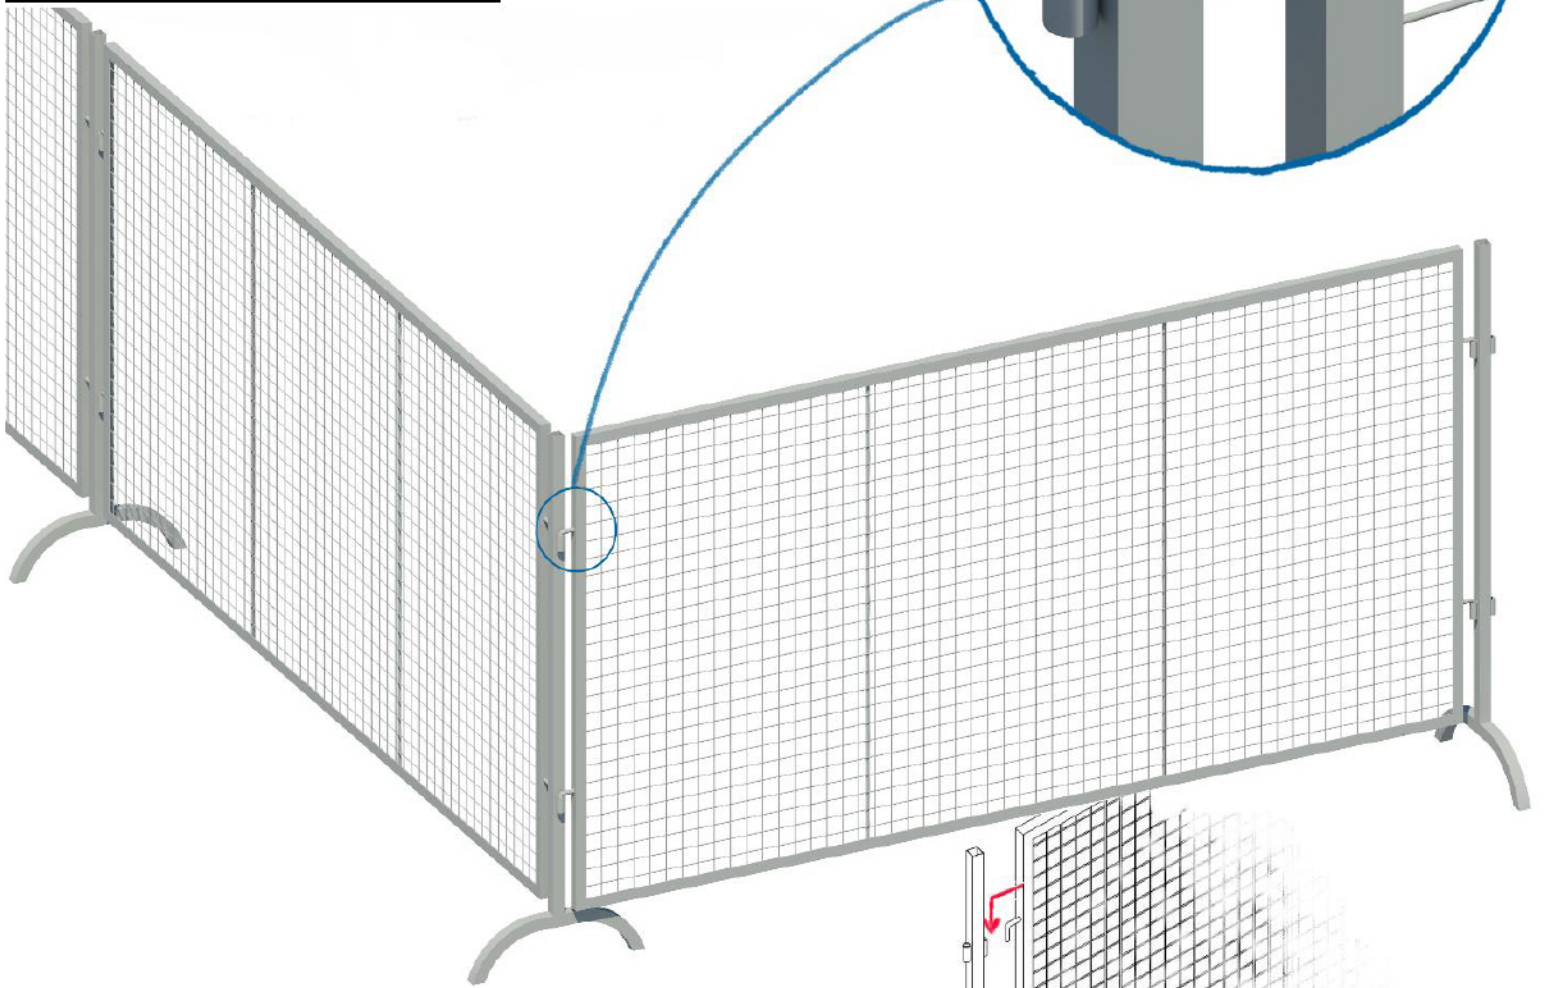

INSTALLATION MANUAL

For the most current release of this manual,
please visit our website at cogan.com

V.2021.1

Product	Partitions
Sub-product	Mobile Partition

Available Height: 54", 66" each with 7" sweep.

Available panel sizes: 47" x 94", 59" x 94"
47" x 118", 59" x 118"

A Tradition of Quality Since 1901

cogan.com

TOOLS

- NO TOOLS REQUIRED

**PROPER INSTALLATION
REQUIRES THAT ALL
PANEL HOOKS ARE
INSERTED IN POST
RECEIVERS.**

Note: It is recommended that post legs are perpendicular to panels.