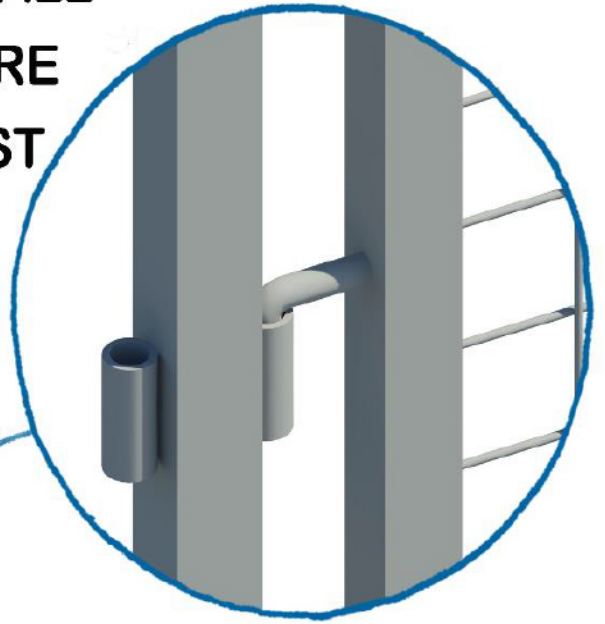

INSTALLATION MANUAL

For the most current release of this manual,
please visit our website at cogan.com

V.2021.1

Product	Partitions
Sub-product	Mobile Partition

Available Height: 54", 66" each with 7" sweep.

Available panel sizes: 47" x 94", 59" x 94"
47" x 118", 59" x 118"

A Tradition of Quality Since 1901

cogan.com

TOOLS

- NO TOOLS REQUIRED

**PROPER INSTALLATION
REQUIRES THAT ALL
PANEL HOOKS ARE
INSERTED IN POST
RECEIVERS.**

Note: It is recommended that post legs are perpendicular to panels.